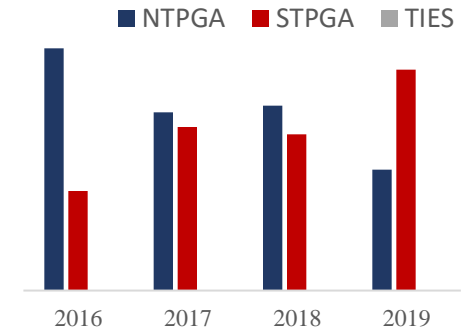

PGA

Northern Texas Section

PGA

Southern Texas Section

Matches Summary

<u>Year</u>	<u>Venue</u>	<u>Results</u>			
2016	Shady Oaks Country Club	NTPGA	17	STPGA	7
2017	Shady Oaks Country Club	NTPGA	12.5	STPGA	11.5
2018	Shady Oaks Country Club	NTPGA	13	STPGA	11
2019	Squaw Creek Golf Course	NTPGA	8.5	STPGA	15.5

Overall Records

NTPGA	3-1-0
STPGA	1-3-0

Individual Match Records

NTPGA	44-38-14
STPGA	38-44-14

Format Records

Total Points Won

NTPGA	51
STPGA	45

Four-Ball